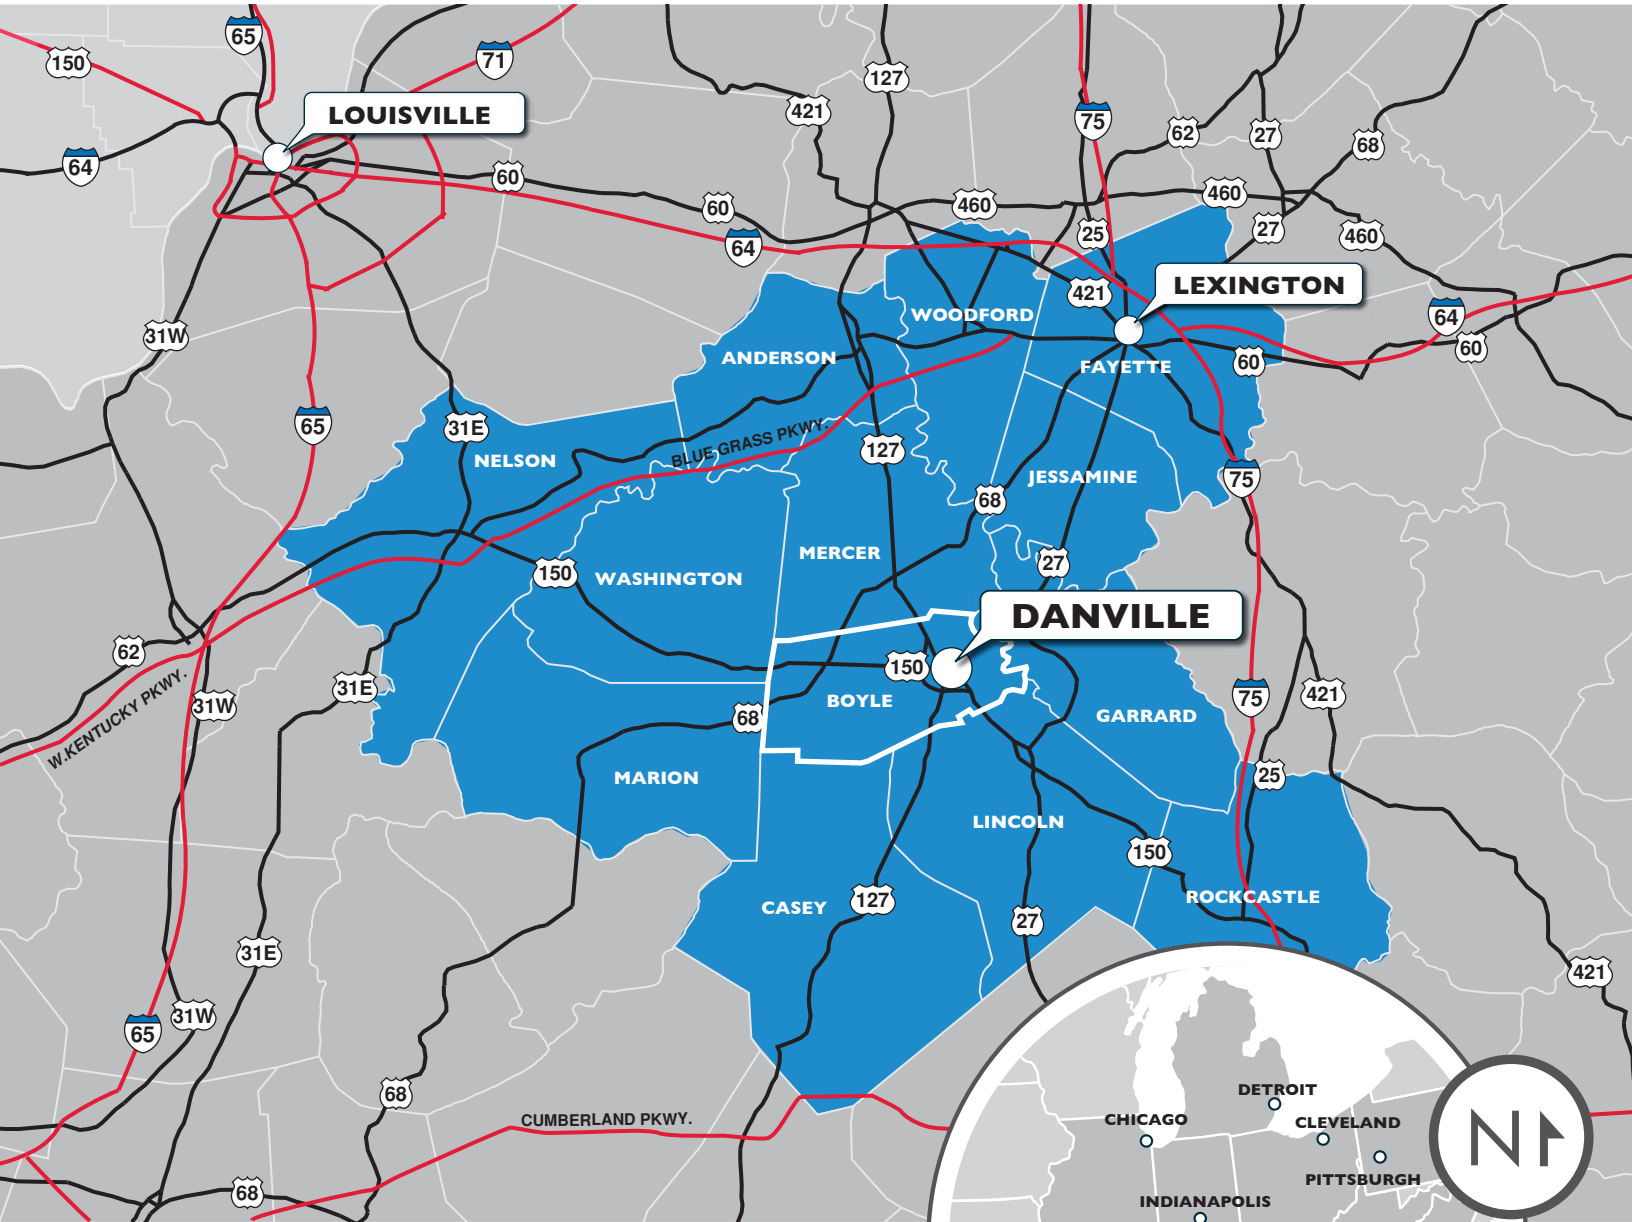

## Danville / Boyle County Region

13-County Labor Market Area (LMA)

35 MILES

### Miles / Drivetime from Danville:

Lexington: 35 Miles / :45

Louisville: 83 Miles / 1:30